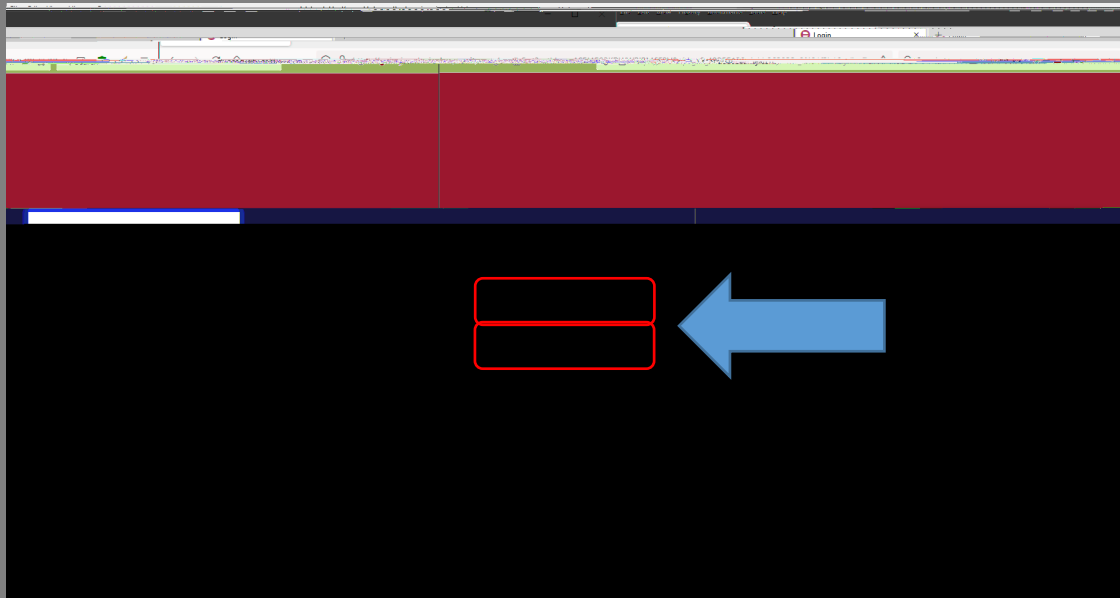

Open a web browser (Firefox/Chrome/Safari/Edge) and visit: <https://uwinnipeg.login.duosecurity.com>

Enter your University of Winnipeg email address, then click

Enter your

Upon successful verification, you will be able to choose

or

Choose your desired option as needed and follow the prompts until process completed.